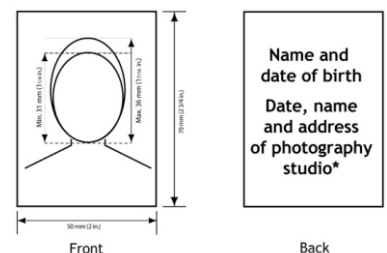

✦ **Personal Identity Document**

✦ **Original Police Certificate**

✦ **Photographs**

50 mm x 70 mm (2 inches wide x 2 3/4 inches long) and sized so the height of the face measures between 31 mm and 36 mm (1 1/4 inches and 1 7/16 inches) from chin to crown of head (natural top of head)

Not actual size. Refer to measurements above.